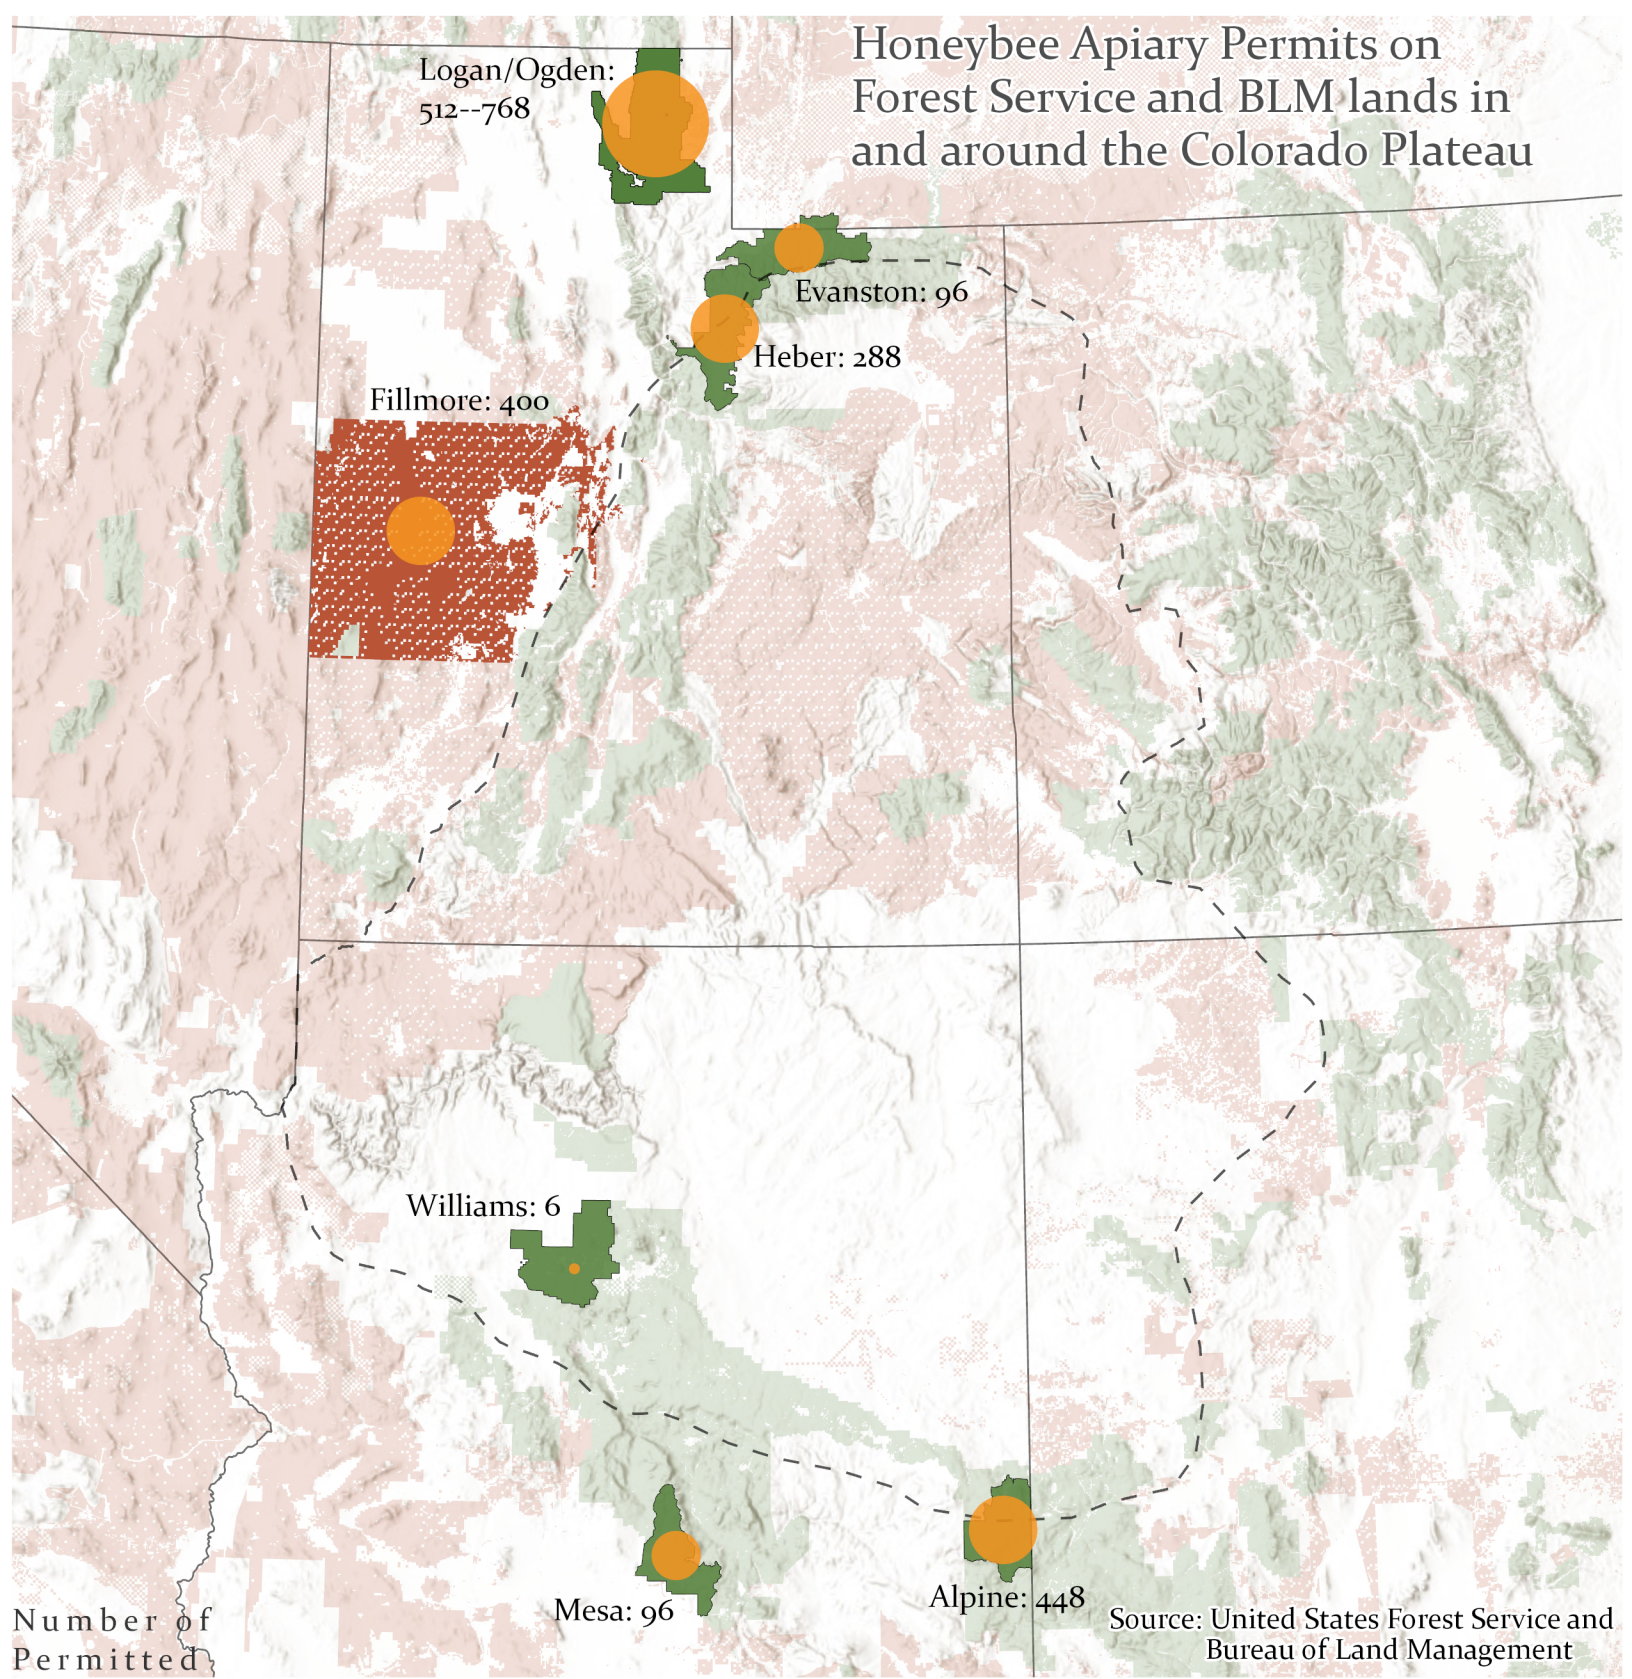

Honeybee Apiary Permits on Forest Service and BLM lands in and around the Colorado Plateau

Source: United States Forest Service and Bureau of Land Management

Number of Permitted Hives

Hives Permitted

[- - -] Colorado Plateau

Map by Joshua O'Brien